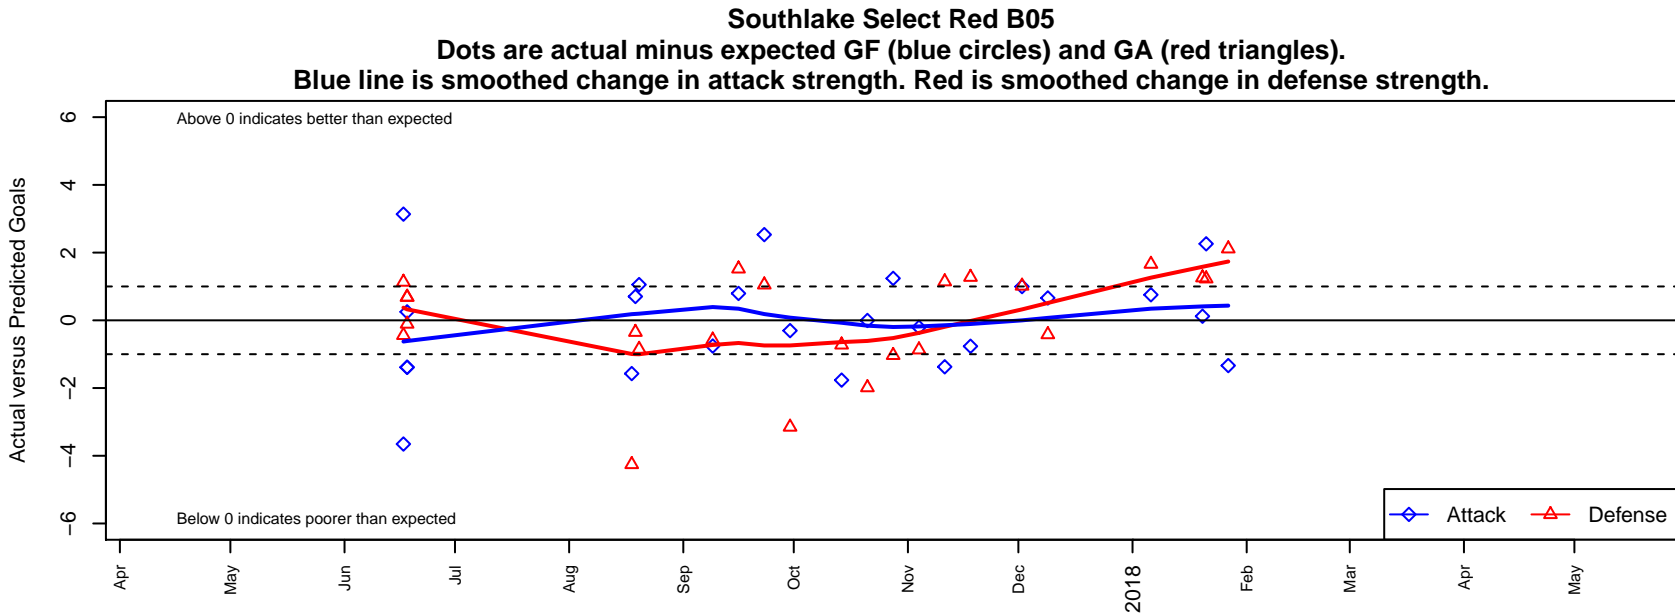

**attack and defense variance (black dot)
relative to other teams
and top 10 in region**

**attack and defense rating
relative to others at age
and all opponents in last 13 months**

Southlake Select Red B05

Southlake Select SC
Newcastle, WA
B05 total strength=723
attack=0.99 defense=0.59
fall league = NPSL DIVISION 2 (05) U13

alt names used:
Southlake Select B05 Red
Southlake Select B05 Red
SOUTHLAKE SELECT B05 RED (WA)
Southlake Select B05 Red

Venues played:
2017 Skagit Firecracker Div. 3 U13
2017 Bigfoot Silver U13
2017 NPSL DIVISION 2 (05) U13
2017 Founders Cup B05 Div A