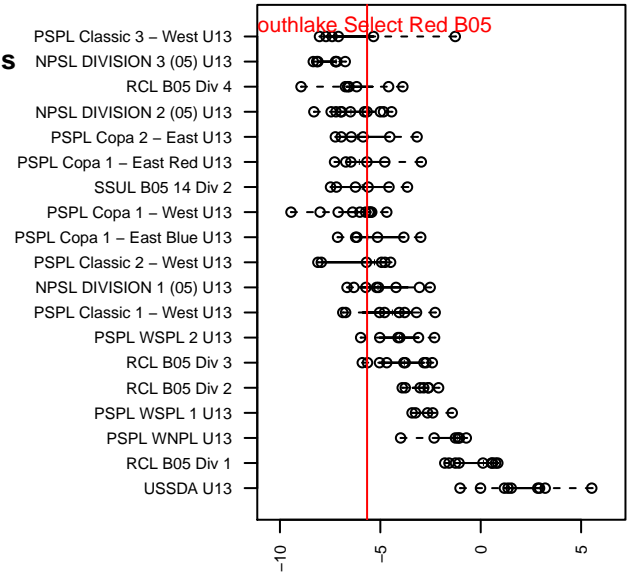

**attack and defense rating
relative to others at age
and all opponents in last 13 months**